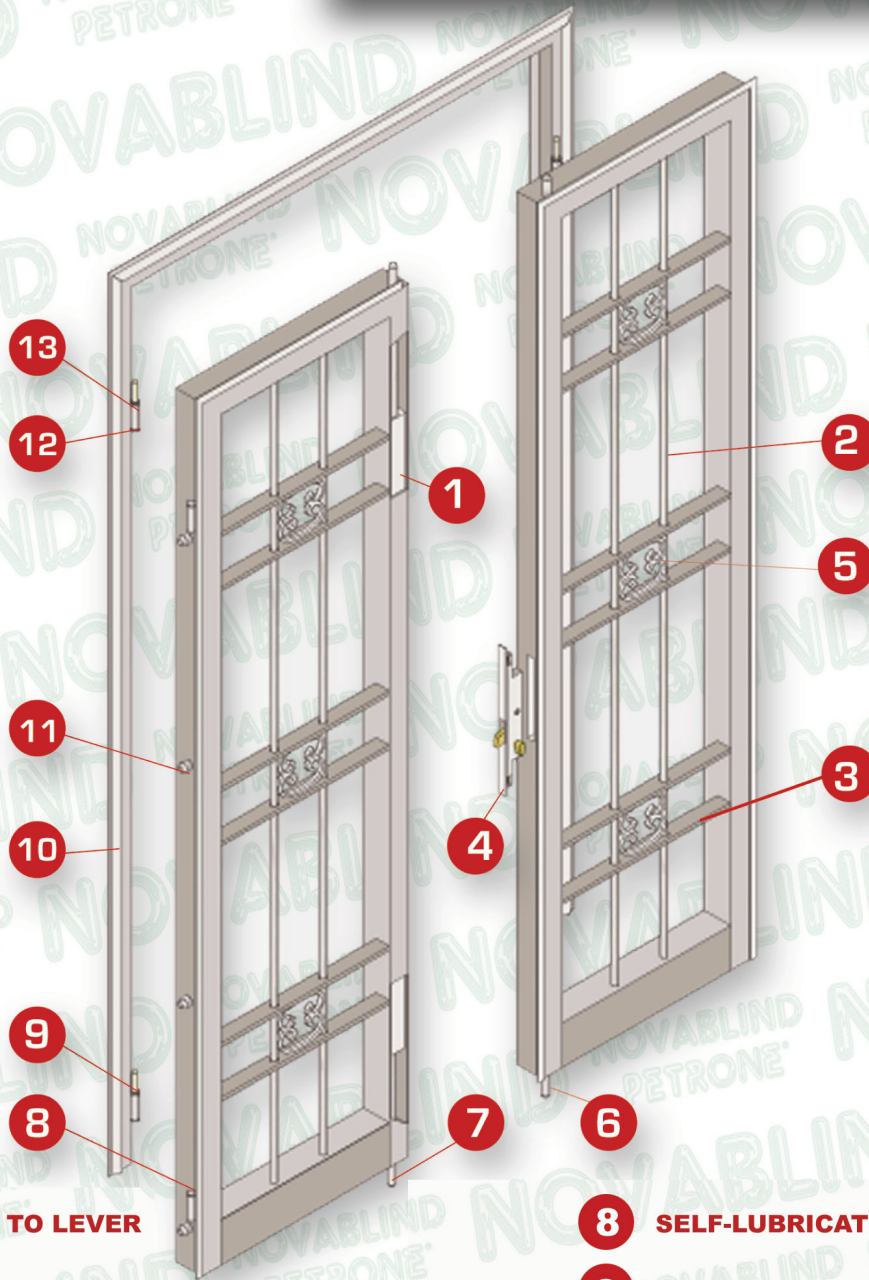

Решетки безопасности

модель RICCI

NOVABLIND

PETRONE

NOVABLIND

PETRONE

SAFETY GRATINGS

MODEL

RICCI

- 1** SMALL POLE TO LEVER
- 2** FULL ROUND
- 3** FULL PLATE 40X 40
- 4** LOCK TO PROFILE TO TRIPLE EXPANSION
- 5** DECORATIVE ELEMENT
- 6** ROD LOCK LATCHES
- 7** AUCTION LATCHES SMALL POLE TO LEVER
- 8** SELF-LUBRICATING PRECHAMBER
- 9** BEARINGS ANTI-THRUST
- 10** CHASSIS WITH FRAME
- 11** ANTITEARS OF MODELED STEEL
- 12** HINGE IN STEEL
- 13** PUSH IN BRONZE